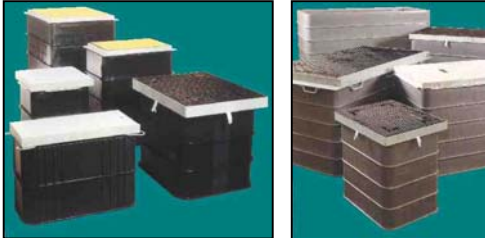

STAKKAbox Available Size Range

STAKKAbox
MODULA
ULTIMA
SLOTbox

LENGTH	WIDTH	DEPTH	TYPE	REF.	PRODUCT CODE
300mm	300mm	155mm	MODULA	'T'	1001006
380mm	230mm	75mm	ULTIMA	HYDRANT	1002095
380/430mm	230/280mm	75mm	ULTIMA	ADAPTER	1002097
420mm	240mm	150mm	ULTIMA	L0 (Fr)	1002081
450mm	300mm	155mm	MODULA		1001012
450mm	450mm	155mm	MODULA		1001013
530mm	205mm	190mm	SLOTBOX		1002050
530mm	380mm	150mm	ULTIMA	L1 (Fr)	1002085
600mm	450mm	150mm	STAKKA	CATV2 / HIC / 'C'	1002050
600mm	600mm	155mm	MODULA	CW1 / 'B'	1001021
610mm	610mm	150mm	ULTIMA		1002096
750mm	600mm	155mm	MODULA	CATV3	1001026
800mm	800mm	155mm	MODULA		
900mm	450mm	155mm	MODULA	FJB4	1001031
900mm	600mm	155mm	MODULA		1001100
900mm	900mm	155mm	MODULA		1001152
915mm	445mm	150mm	ULTIMA	BT104	
1160mm	380mm	150mm	ULTIMA	L2 (Fr)	1002089
1200mm	600mm	155mm	MODULA		
1200mm	1200mm	155mm	MODULA		
1220mm	680mm	150mm	ULTIMA	CW2	
1310mm	610mm	150mm	ULTIMA	BT106	1002100
1500mm	750mm	150mm	ULTIMA	K2 (Fr) / 'A'	1002150

Please note*

It is possible to supply many other sizes with the MODULA system. Due to the product makeup any combination of the sidewall pieces can be built into ring sections. These are 100mm, 150mm, 300mm & 375mm. Add any of these lengths, or combination therein to the 300mm corner dimensions.

Example: 300mm (corners) + 100mm + 100mm + 375mm = 875mm side wall (clear opening)